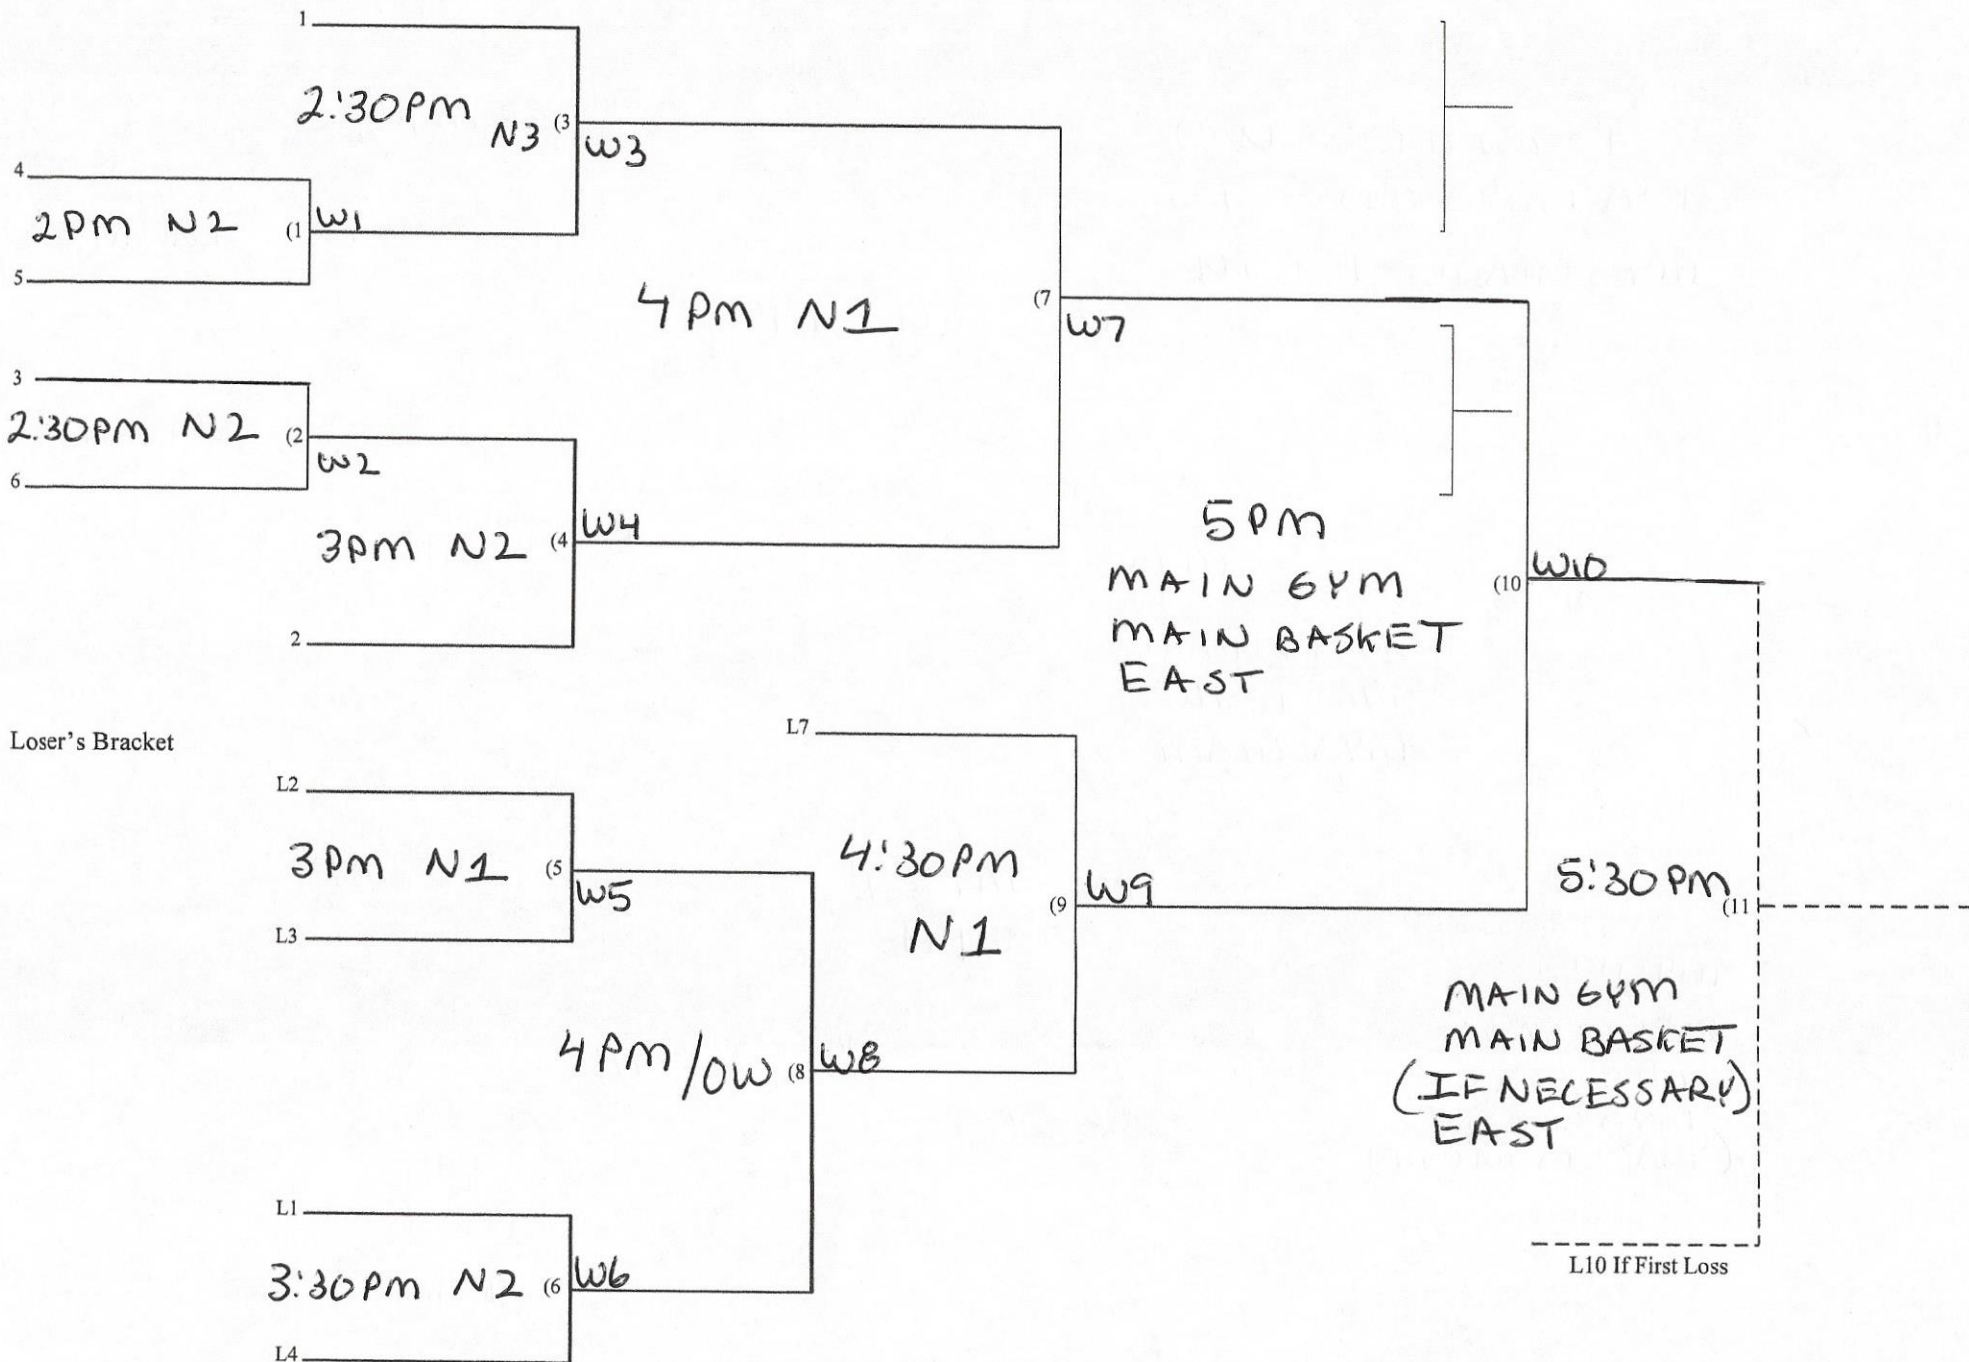

5th Grade Division

OE → OLD GYM EAST
OW → OLD GYM WEST
N3 → MAIN GYM

L6 If First Loss

6th Grade Division

OW → OLD WEST
OE → OLD GYM EAST
N1-N4 → MAIN GYM

7th Grade Division

OW → OLD GYM WEST

N1-N4 → Main Gym

8th Grade Division